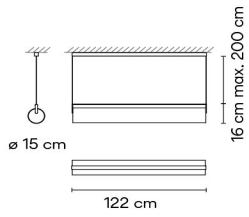

6476

Finishes
● 11/ __ Black
(NCS S 8500-N)

LED temperature colour

/1_ 2700 K	LED
CRI >90	3153,9 lm 113 lm/W
/2_ 3000 K	F
CRI >90	3153,0 lm 113 lm/W
/7_ 2200 K	F
CRI >90	2703,32 lm 96,9 lm/W

Control

6476 __ / _ 1
DALI
6476 __ / _ 3
1-10V
6476 __ / _ 5
Push
6476 __ / _ Z
Casambi

Materials
Glass shade: Opal triplex. Diffuser: Polycarbonate.
Structures: Steel. Canopy: Aluminum.

Light Source and electronics
1 x LED STRIP 27,9 W 750 mA
Constant Current 750 mA
90~305V 50/60Hz

Packaging
1 Box 0,75 x 0,45 x 1,35 m
Vol 0,122 m³
Gross weight 9 Kg Net weight 6 Kg

Notes
Extra cable length. 16,00 €/m