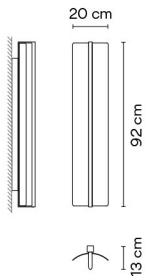

Kontur

Design by Sebastian Herkner

Providing a framework for light, the Kontur collection serves as an elegant stage setting for the linear light source it contains. Its minimalist black frame pairs with different diffusers or reflectors in a poetic balance, creating myriad lighting ambiances.

Wall

6414

Finishes
● 11/ _ _ Black
(NCS S 8500-N)

LED temperature colour
/1_ 2700 K **E** →
CRI >90 2381,3 lm 113 lm/W
/2_ 3000 K **F** →
CRI >90 2381,3 lm 113 lm/W
/7_ 2200 K **F** →
CRI >90 2041,15 lm 97,2 lm/W

Control
6414 _ _ / _ 1
DALI
6414 _ _ / _ 3
1-10V
6414 _ _ / _ 5
Push
6414 _ _ / _ Z
Casambi

Materials
Concave shade: Aluminum. Diffuser: Polycarbonate.
Structures: Steel. Canopy: Aluminum.

Light Source and electronics
1 x LED STRIP 20,8 W 750 mA
Constant Current 750 mA
90~305V 50/60Hz

Packaging
1 Box 0,30 x 0,30 x 1,05 m
Vol 0,095 m³
Gross weight 5,5 Kg Net weight 3,5 Kg

6416

Finishes
● 11/ _ _ Black
(NCS S 8500-N)

LED temperature colour
/1_ 2700 K **E** →
CRI >90 3153,9 lm 113 lm/W
/2_ 3000 K **F** →
CRI >90 3153,0 lm 113 lm/W
/7_ 2200 K **F** →
CRI >90 2703,32 lm 96,9 lm/W

Control
6416 _ _ / _ 1
DALI
6416 _ _ / _ 3
1-10V
6416 _ _ / _ 5
Push
6416 _ _ / _ Z
Casambi

Materials
Concave shade: Aluminum. Diffuser: Polycarbonate.
Structures: Steel. Canopy: Aluminum.

Light Source and electronics
1 x LED STRIP 27,9 W 750 mA
Constant Current 750 mA
90~305V 50/60Hz

Packaging
1 Box 0,30 x 0,30 x 1,35 m
Vol 0,122 m³
Gross weight 5,8 Kg Net weight 3,8 Kg